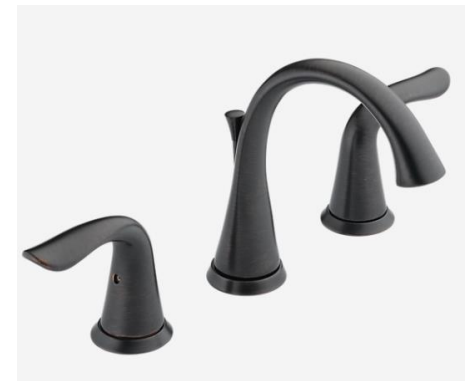

Ocean Oaks

Plumbing Fixtures

Kitchen Faucet

Leland Single Handle pull-down 9178-DST
Stainless finish

Kitchen Faucet

Delta Essa Single Handle pulldown 9113-DST
Stainless finish

Kitchen Faucet

Linden Waterfall Single handle pullout 4153-DST
Stainless finish

Master Bath and Powder Room Standard

Ashlyn

Chrome, Stainless, Venetian Bronze

Master Bath and Powder Room Standard

Linden
Chrome, Stainless, Venetian Bronze

Master Bath and Powder Room Standard

Lahara

Chrome, Stainless, Venetian Bronze

Secondary Bath Standard

Windemere
Chrome, Stainless, Oil Rubbed Bronze